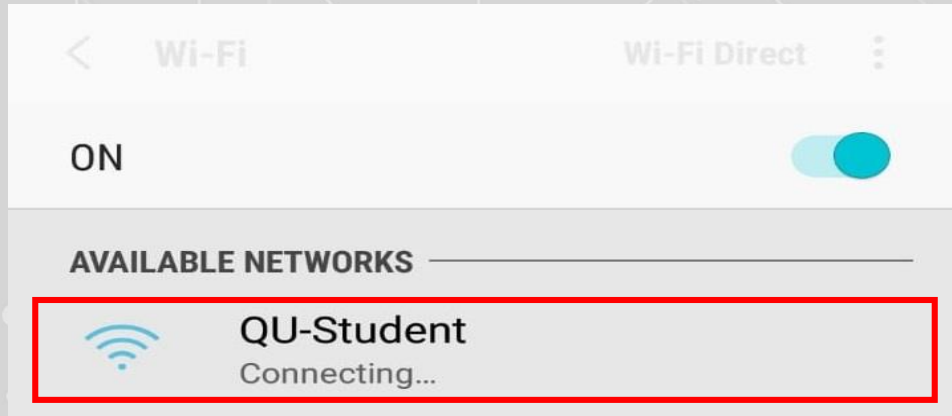

The Way to enter QU-Student for ANDROID

1- IN the list of Network conect to QU-Student

2- Enter ID Number and password then enter (تسجيل الدخول)

The image shows the login page for Qassim University. The title is 'جامعة القصيم' in large blue Arabic script. Below it, the text reads 'الرجاء الدخول باسم المستخدم وكلمة المرور' (Please log in with your username and password). There are two input fields: the first is labeled 'اسم المستخدم' (Username) and the second is labeled 'كلمة المرور' (Password). Both fields are highlighted with red boxes. Below the password field is a button labeled 'تسجيل الدخول' (Login), which is also highlighted with a red box. The page has a light blue background with a white footer bar.